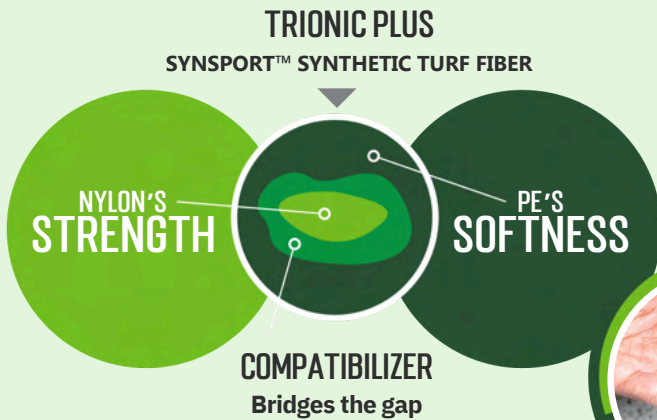

WHY IS THIS MONUMENTAL?

TRIONIC PLUS blends the best of both fibers into a single fiber.

Higher melting point & durability!

Ideal for dog parks, athletic fields, & high traffic commercial lawns!