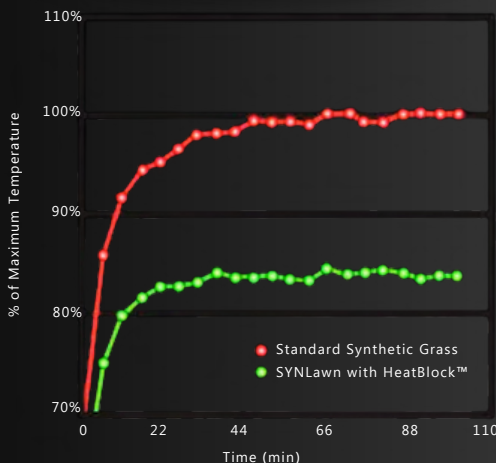

MORE IMPORTANT FACTORS TO CONSIDER

HEAT RESISTANCE

Most companies will provide a unique heat rating. You will want to seek out a company equipped with advanced technologies designed to counteract heat buildup. While many companies claim that their turf is heat-resistant, it is not recommended to take this at face value. Unless they can provide you with details on how their turf is resistant to high temperatures, it's safer to assume that it is not.

In the same way that dark clothing absorbs more heat than light clothing, synthetic turf can also hold in and emit heat, making it uncomfortable when temperatures are hot outside.

HEATBLOCK™ TECHNOLOGY

At SYNlawn, we utilize our exclusive HeatBlock™ technology to combat this.

HeatBlock is scientifically proven to keep surface temperatures up to 20% cooler than other turf brands on the market.

It actively combats heat emissivity by reflecting infrared light. Additionally, you can combine HeatBlock with eco-friendly, heat reducing infill options to further reduce surface temperatures. This means that even during the warmest summers, you can get much more enjoyment out of your lawn.

FADE RESISTANCE

The unfortunate truth is that traditional artificial turf has the potential to fade and melt in the sun, particularly if it's manufactured internationally. When having your turf installed near windows, it is crucial to employ window screens, tints, or protective films to avert potential problems.

SYNLawn premium turf is not only made in the USA but also engineered to be resistant to UV and infrared light.

Additionally, our SYNrye 200 turf option carries the strongest warranty against reflective light protecting your investment for the long term!

SYNLawn turf technology prevents fading, and we back up your investment with an unmatched manufacturer's warranty.